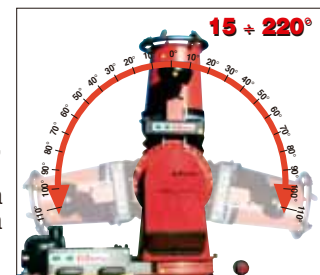

### Automatic, Angle Programmable, Vertical, Continuous Brass-Spraying.

The automatic continuous Vertical brass-spraying is the ideal solution for boulevards, trees alignments, hedges, barriers, banks, border walls, high walls of any type etc. where the width of the area to be sprayed is requiring a continuous up-and-down cannon moving.